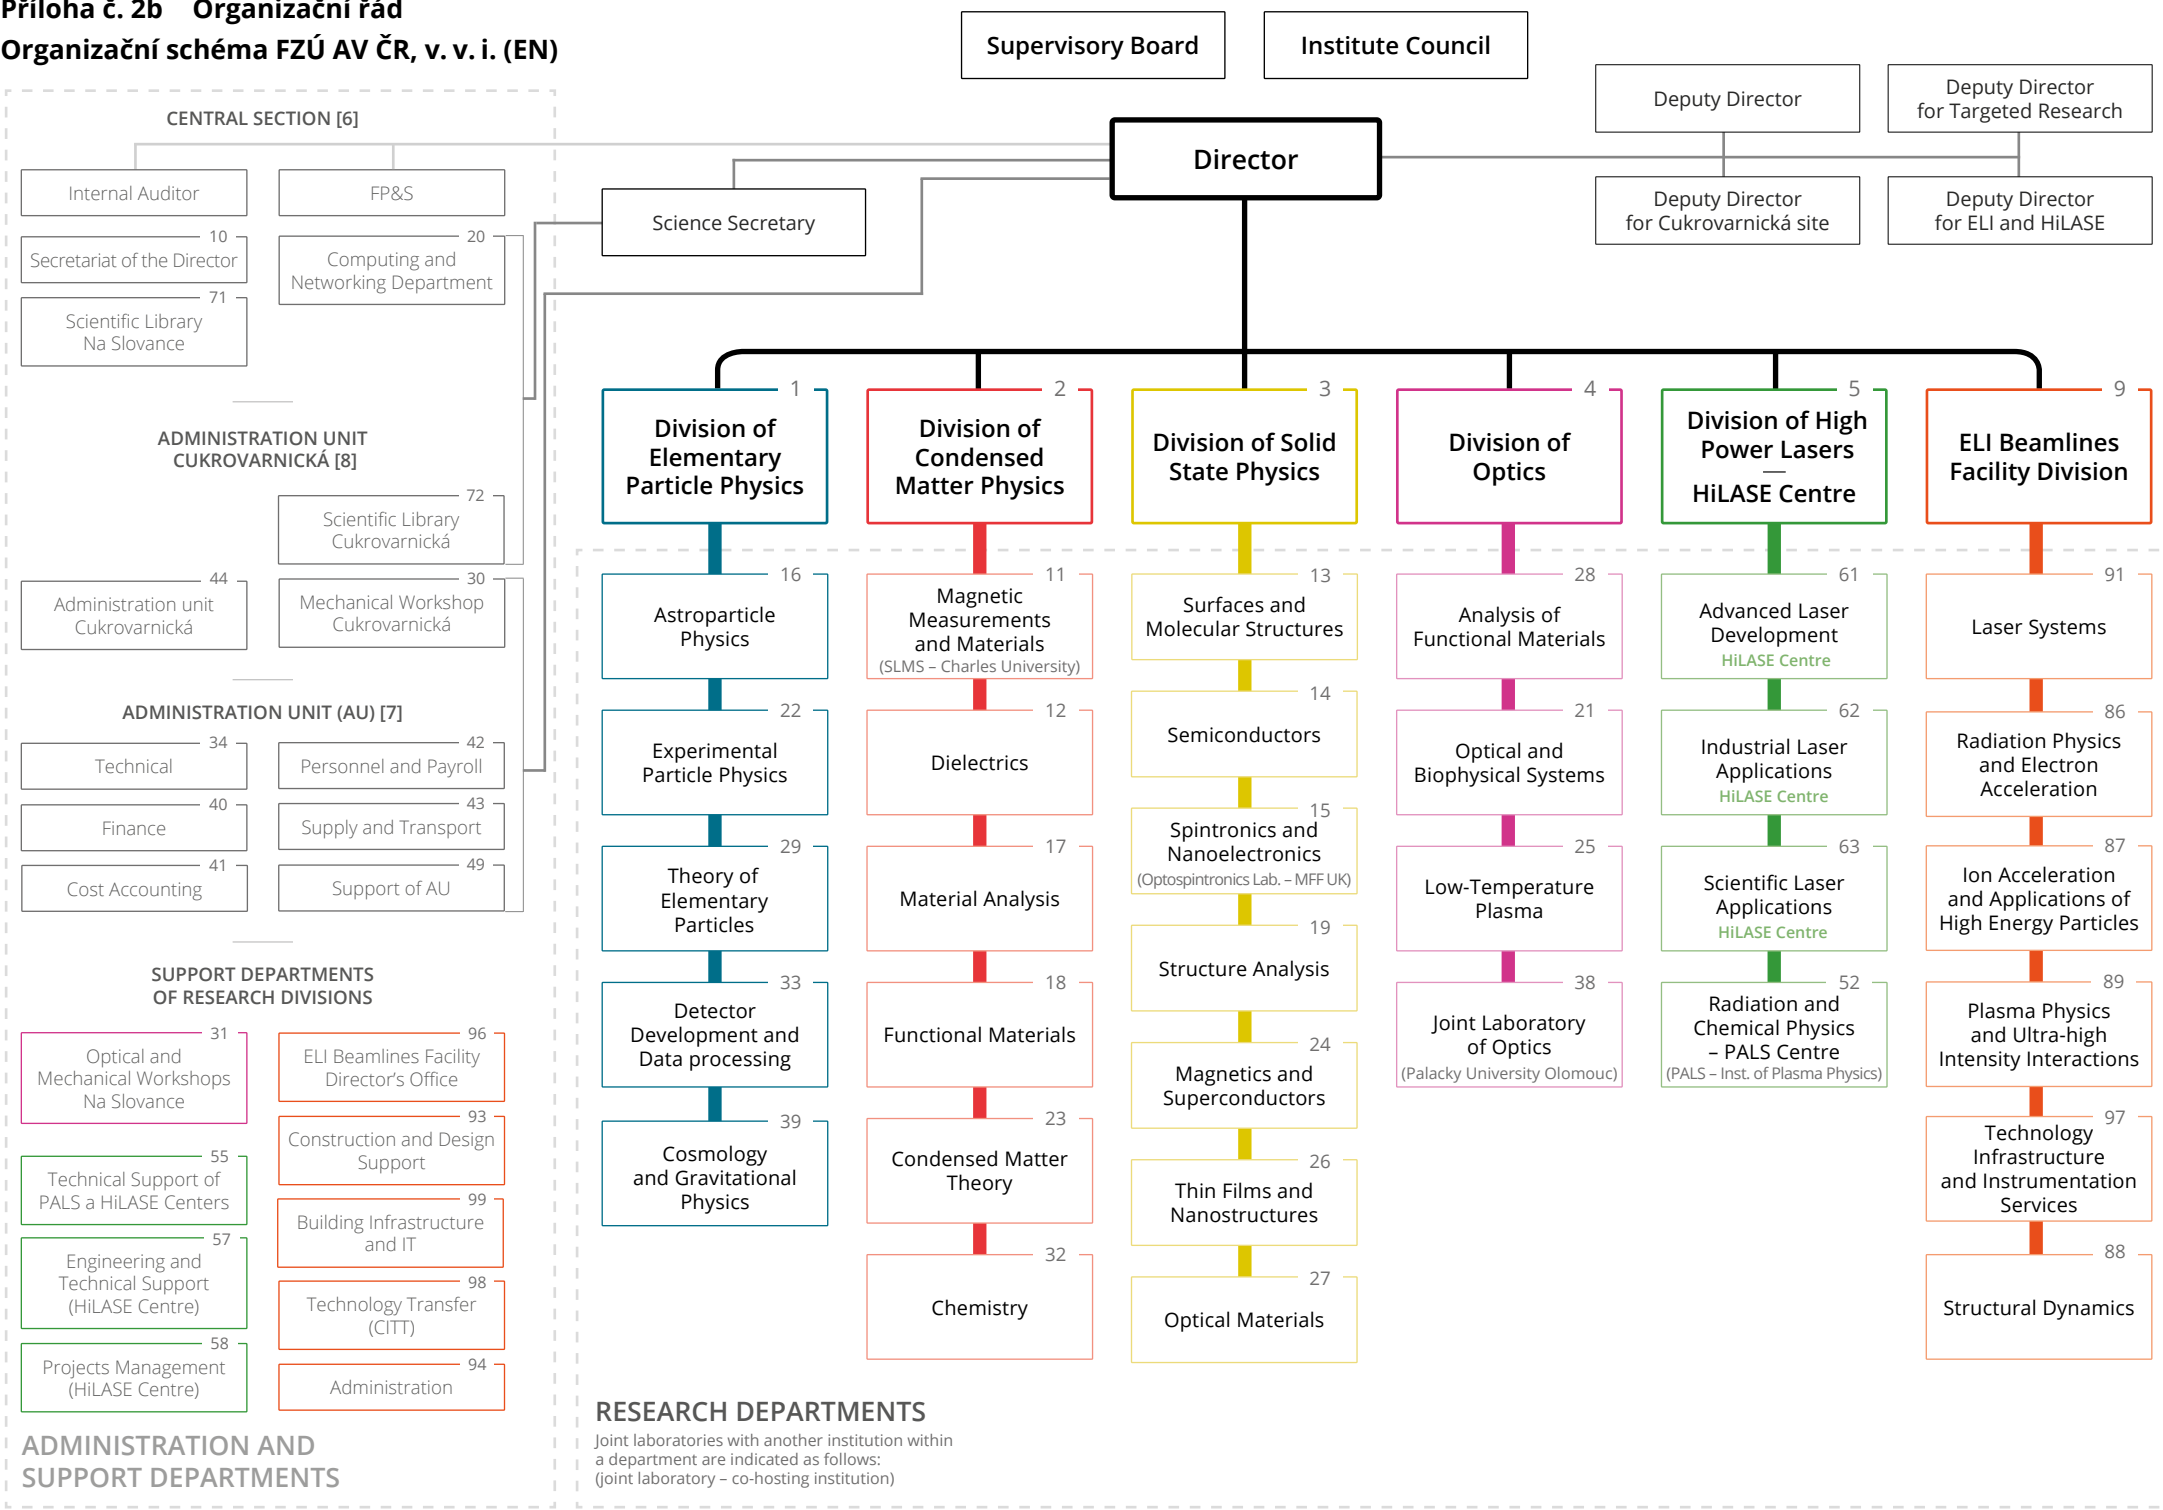

Příloha č. 2b Organizační řád
Organizační schéma FZÚ AV ČR, v. v. i. (EN)

ADMINISTRATION AND SUPPORT DEPARTMENTS

RESEARCH DEPARTMENTS

Joint laboratories with another institution within a department are indicated as follows:
 (joint laboratory – co-hosting institution)